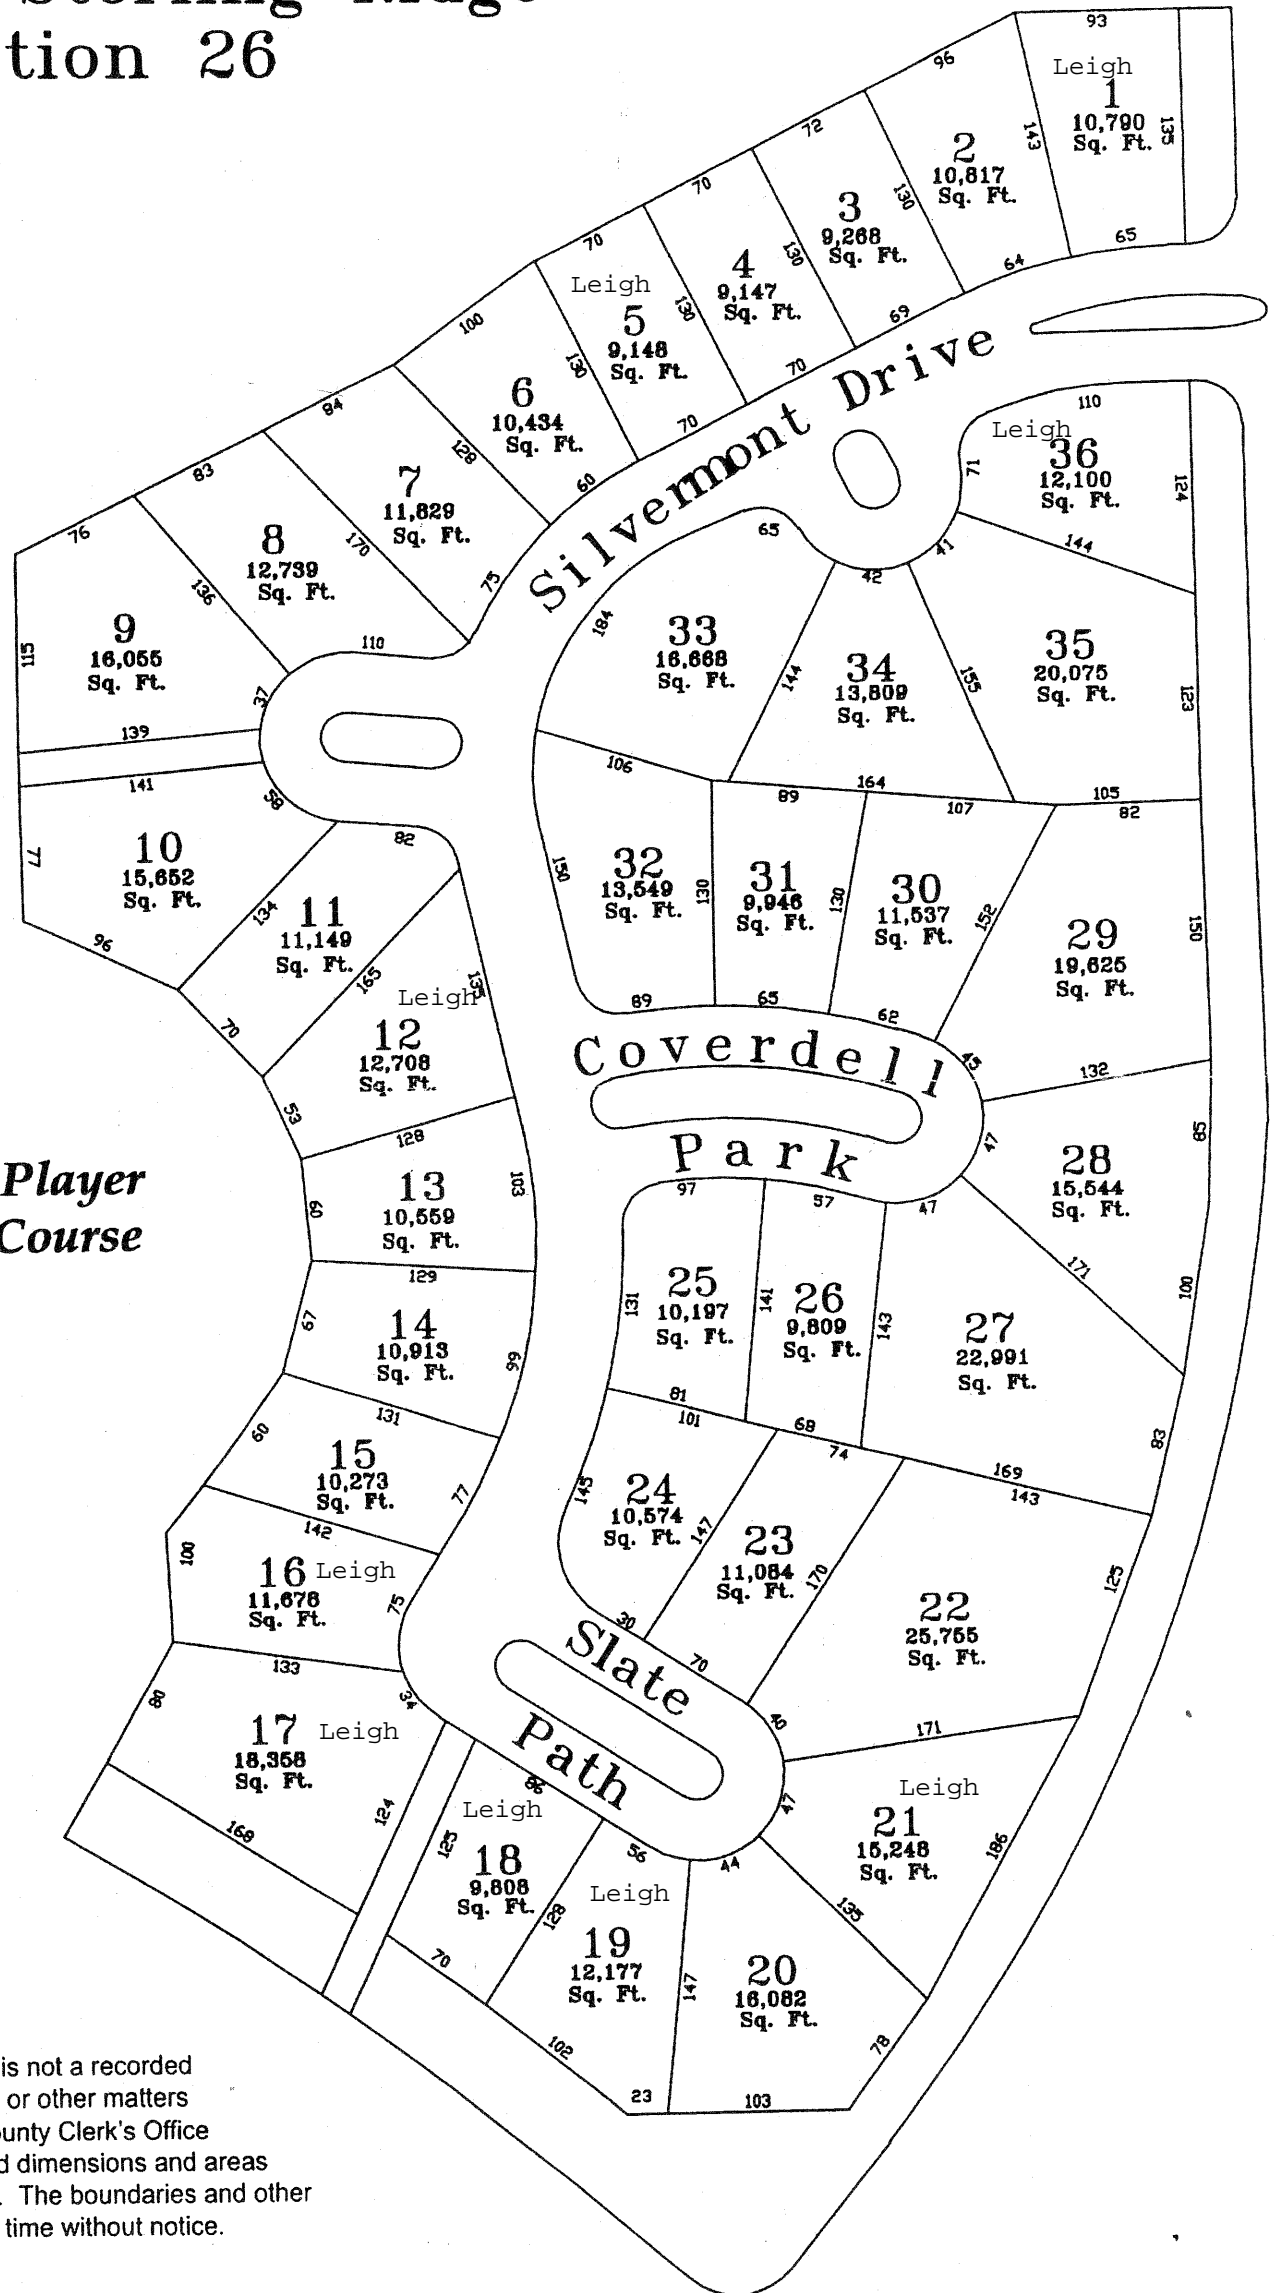

The Woodlands Custom Homes

Village of Sterling Ridge Section 26

Village of Sterling Ridge Section 27

**Gary Player
Golf Course**

NOTICE TO PURCHASERS

This map or drawing is a concept plan only, and is not a recorded plat or a survey. It does not show all easements or other matters affecting these lots which are recorded in the County Clerk's Office of Montgomery County. Lot square footages and dimensions and areas of water inundation, if any, are approximate only. The boundaries and other information hereon are subject to change at any time without notice.